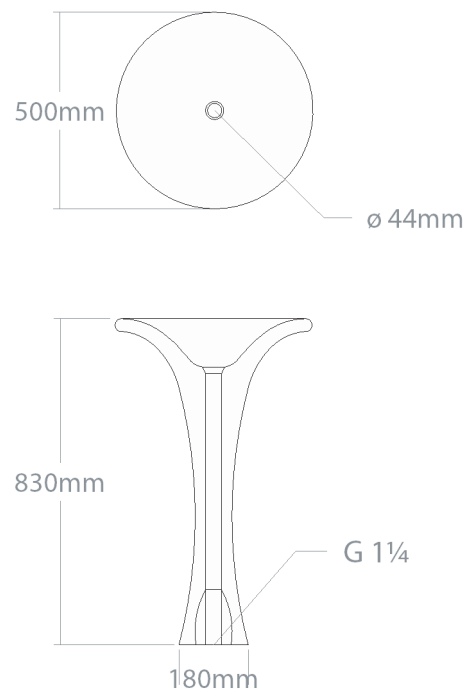

WASHBASINS
MBRACE CLASSIC

⊕ Dagami

Freestanding washbasin. Made out of solid wood. Floor drain connection.
Comes with plumbing accessories.

WOOD SPECIES:

Comes in Ash, Oak, Maple, Sapele, Padouk, Merbau, American walnut. Other wood kind available on demand.