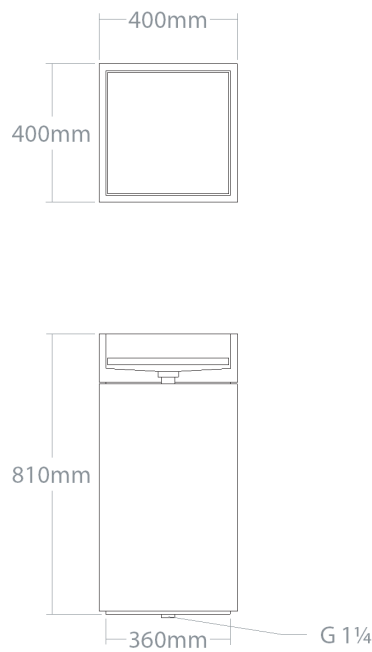

WASHBASINS  
**MBRACE TLON**

⊕ Mabio

Medium size freestanding washbasin with outflow cover. Made out of selected wood specie and waterproof natural plywood.

**WOOD SPECIES:**

Comes in Ash, Oak, Maple, Sapele, Padouk, Merbau, American walnut. Over 100 different wood kinds available on demand.

**OPTIONS:**

Optionally floor or wall drain connection possible. Cover can be horizontal or inclined. Level of cover can be changed.

**ACCESSORIES:**

Can be ordered with plumbing accessories, countertop, stand, towel rag, mixer column.