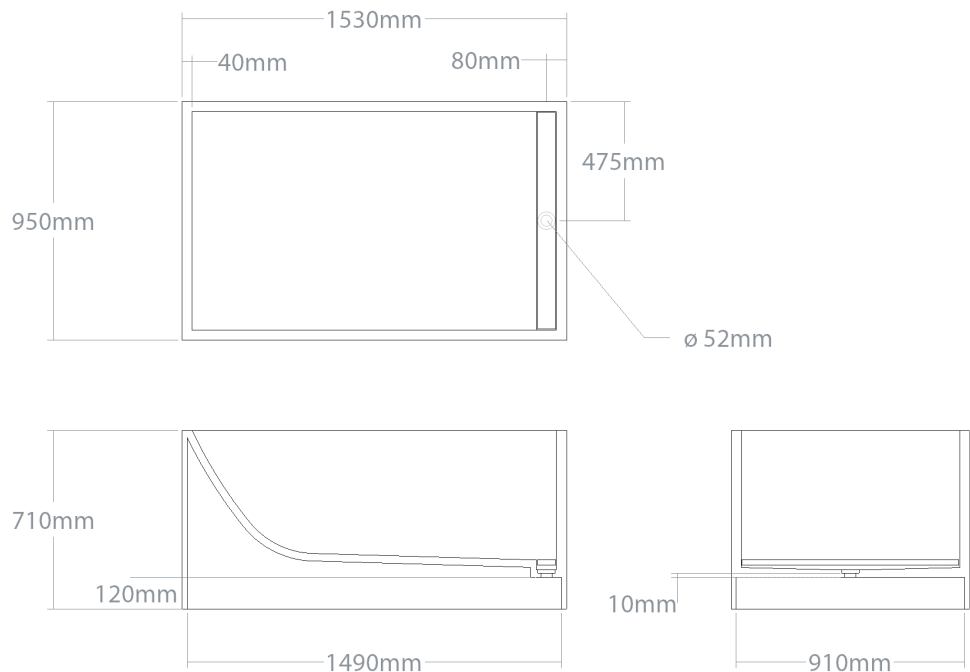

Model	Volume (l)	Weight (kg)	Box size (cm)
Puari-Gaia 153	301	100-120	155x72x88

**WOOD SPECIES:**

Comes in Ash, Oak, Maple, Sapele, Padouk, Merbau, American walnut. Over 100 different wood kinds available on demand.

**OPTIONS:**

Optionally bathtub can be made with overflow, adapted to bath mixer, overflow filler system, can have added top, shelves or can be adapted to be inserted.

**ACCESSORIES:**

Can be ordered with plumbing accessories, stand, step, towel rag, mixer column.

BATHTUBS  
**MBRACE TLON**

⊕ Puari-Gaia 153 L

Large size freestanding bathtub. Made out of selected wood specie and natural waterproof plywood. Waste trap is hidden in bathtub construction. Comes with the Bowden cable opening system.

Model	Volume (l)	Weight (kg)	Box size (cm)
Puari-Gaia 153 L	460	120-140	155x97x88

**WOOD SPECIES:**

Comes in Ash, Oak, Maple, Sapele, Padouk, Merbau, American walnut. Over 100 different wood kinds available on demand.