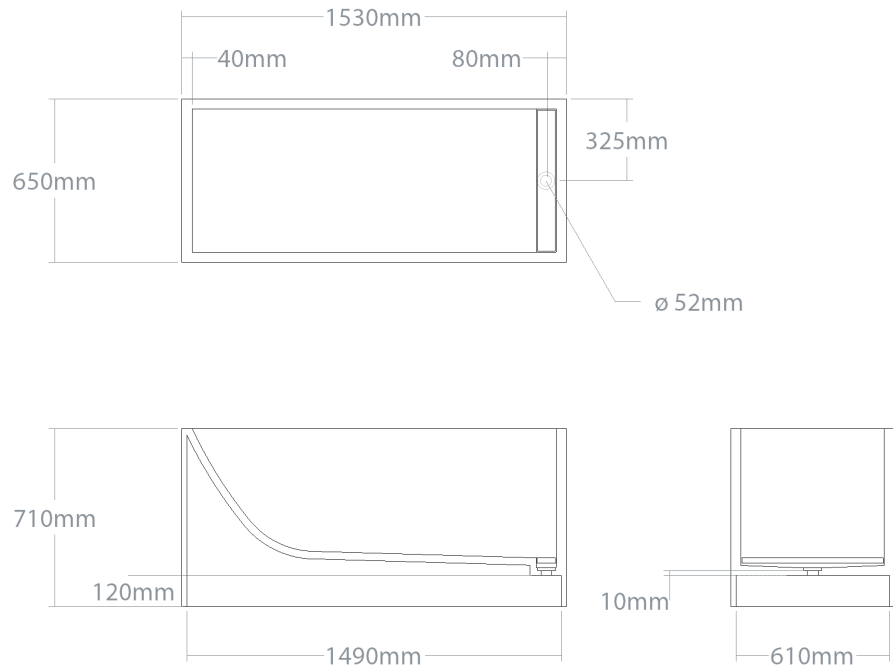

Model	Volume (l)	Weight (kg)	Box size (cm)
Puari-Gaia 116	209	70-90	118x72x82

**WOOD SPECIES:**

Comes in Ash, Oak, Maple, Sapele, Padouk, Merbau, American walnut. Over 100 different wood kinds available on demand.

**OPTIONS:**

Optionally bathtub can be made with overflow, adapted to bath mixer, overflow filler system, can have added top, shelves or can be adapted to be inserted.

**ACCESSORIES:**

Can be ordered with plumbing accessories, stand, step, towel rag, mixer column.

Model	Volume (l)	Weight (kg)	Box size (cm)
Puari-Gaia 153	301	100-120	155x72x88

**WOOD SPECIES:**

Comes in Ash, Oak, Maple, Sapele, Padouk, Merbau, American walnut. Over 100 different wood kinds available on demand.

Model	Volume (l)	Weight (kg)	Box size (cm)
Puari-Gaia 153 L	460	120-140	155x97x88

**WOOD SPECIES:**

Comes in Ash, Oak, Maple, Sapele, Padouk, Merbau, American walnut. Over 100 different wood kinds available on demand.