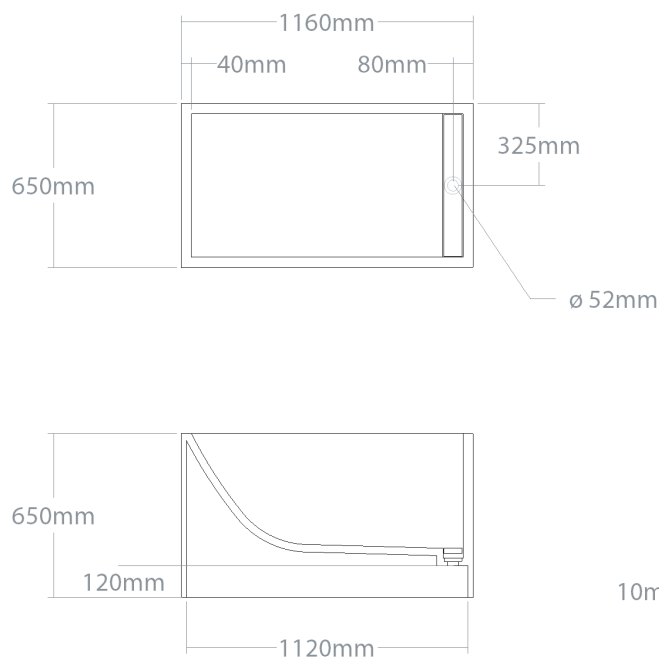

BATHTUBS  
**MBRACE TLON**

⊕ Puari-Gaia 116

Small size freestanding bathtub. Made out of selected wood specie and natural waterproof plywood. Waste trap is hidden in bathtub construction. Comes with the Bowden cable opening system.

Model	Volume (l)	Weight (kg)	Box size (cm)
Puari-Gaia 116	209	70-90	118x72x82

**WOOD SPECIES:**

Comes in Ash, Oak, Maple, Sapele, Padouk, Merbau, American walnut. Over 100 different wood kinds available on demand.

Model	Volume (l)	Weight (kg)	Box size (cm)
Puari-Gaia 153	301	100-120	155x72x88

**WOOD SPECIES:**

Comes in Ash, Oak, Maple, Sapele, Padouk, Merbau, American walnut. Over 100 different wood kinds available on demand.

Model	Volume (l)	Weight (kg)	Box size (cm)
Puari-Gaia 153 L	460	120-140	155x97x88

**WOOD SPECIES:**

Comes in Ash, Oak, Maple, Sapele, Padouk, Merbau, American walnut. Over 100 different wood kinds available on demand.