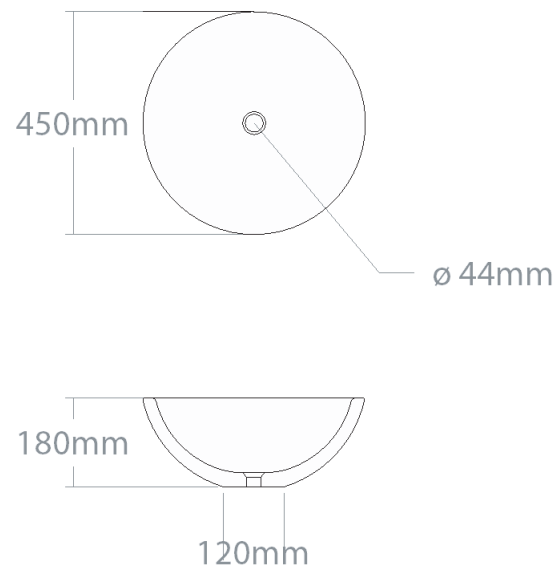

WASHBASINS
MBRACE CLASSIC

⊕ Babau

Counter top washbasin. Made out of solid wood.
Mounted to the countertop.

WOOD SPECIES:

Comes in Ash, Oak, Maple, Sapele, Padouk, Merbau, American walnut. Other wood kind available on demand.

OPTIONS:

Optionally washbasin can be inserted in the countertop.

ACCESSORIES:

Can be ordered with plumbing accessories, countertop, stand, towel rag.