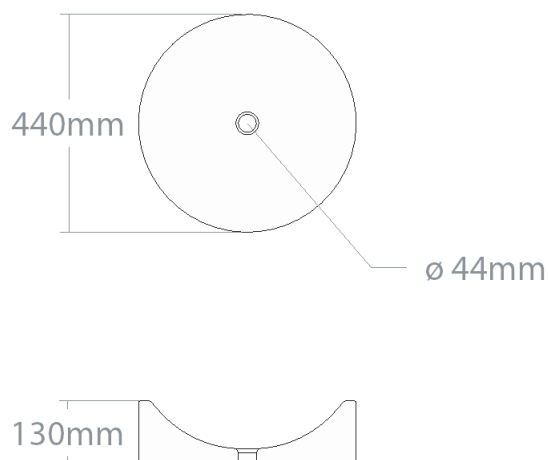

WASHBASINS  
**MBRACE CLASSIC**

⊕ Maluku

Counter top washbasin. Made out of solid wood.  
Mounted to the countertop.

**WOOD SPECIES:**

Comes in Ash, Oak, Maple, Sapele, Padouk, Merbau, American walnut. Other wood kind available on demand.