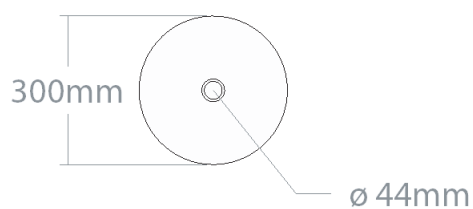

WASHBASINS  
**MBRACE CLASSIC**

⊕ Alabel

Counter top washbasin. Made out of solid wood.  
Mounted to the countertop.

**WOOD SPECIES:**

Comes in Ash, Oak, Maple, Sapele, Padouk, Merbau, American walnut. Other wood kind available on demand.