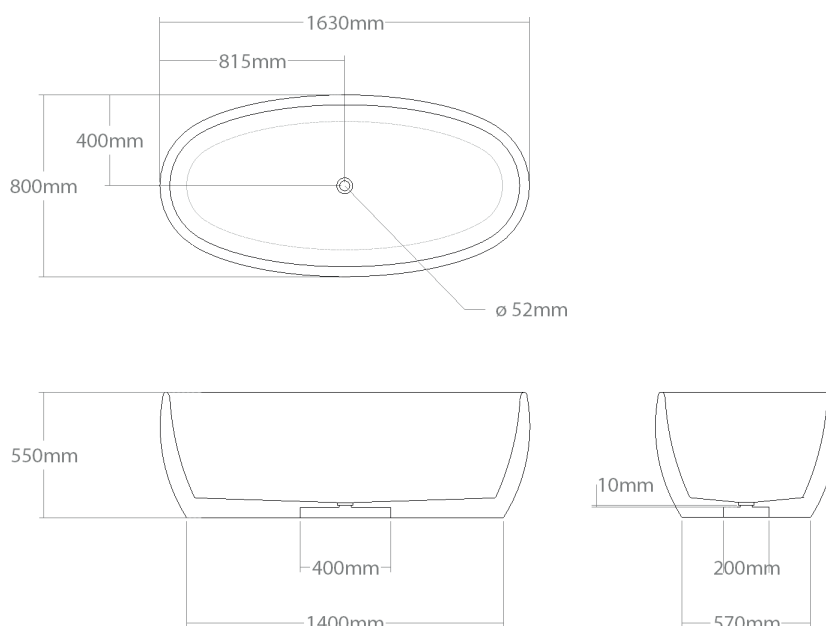

BATHTUBS
MBRACE CLASSIC

⊕ Madra 163/No1

Medium size freestanding bathtub. Made out of solid wood. Needs recess preparation in the floor to place the waste trap. Dedicated for push-open outflow system.

Model	Volume (l)	Weight (kg)	Box size (cm)
Madra 163/No1	305,5	110-140	170x87x72

ACCESSORIES:

Can be ordered with plumbing accessories, stand, step, towel rag, mixer column.

BATHTUBS
MBRACE CLASSIC

⊕ Madra 190/No1

Large size freestanding bathtub. Made out of solid wood. Needs recess preparation in the floor to place the waste trap. Dedicated for push-open outflow system.

BATHTUBS
MBRACE CLASSIC

⊕ Madra 197/No1

Large size freestanding bathtub. Made out of solid wood. Needs recess preparation in the floor to place the waste trap. Dedicated for push-open outflow system.

Model	Volume (l)	Weight (kg)	Box size (cm)
Madra 197/No1	424,5	140-180	204x96x72

BATHTUBS
MBRACE CLASSIC

⊕ Madra 190/No2

Large size freestanding bathtub. Made out of solid wood. Waste trap is hidden in bathtub construction. Dedicated for push-open outflow system.

Model	Volume (l)	Weight (kg)	Box size (cm)
Madra 190/No2	361,5	140-180	197x87x81