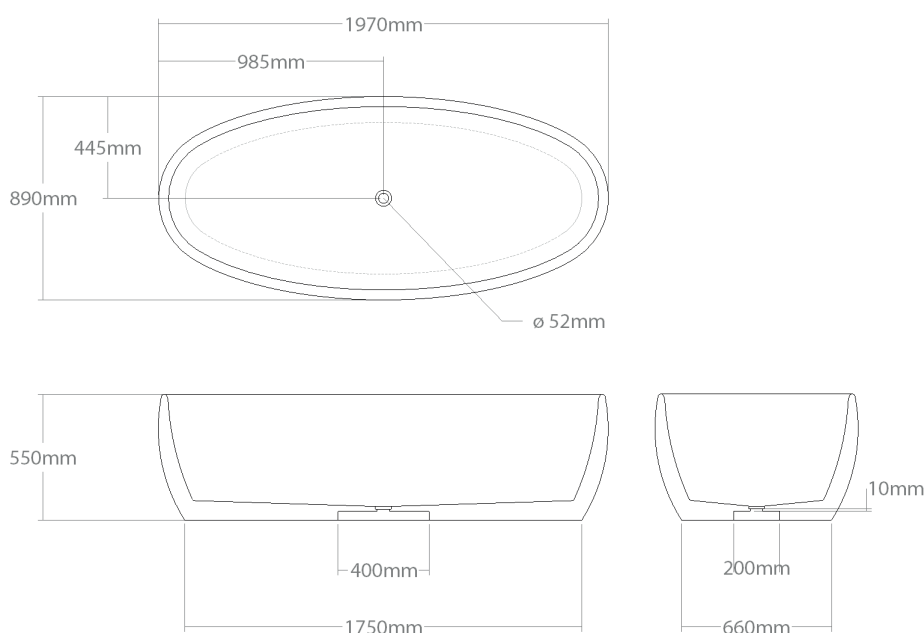

BATHTUBS
MBRACE CLASSIC

⊕ Madra 163/No1

Medium size freestanding bathtub. Made out of solid wood. Needs recess preparation in the floor to place the waste trap. Dedicated for push-open outflow system.

Model	Volume (l)	Weight (kg)	Box size (cm)
Madra 163/No1	305,5	110-140	170x87x72

BATHTUBS
MBRACE CLASSIC

⊕ Madra 197/No1

Large size freestanding bathtub. Made out of solid wood. Needs recess preparation in the floor to place the waste trap. Dedicated for push-open outflow system.

Model	Volume (l)	Weight (kg)	Box size (cm)
Madra 197/No1	424,5	140-180	204x96x72