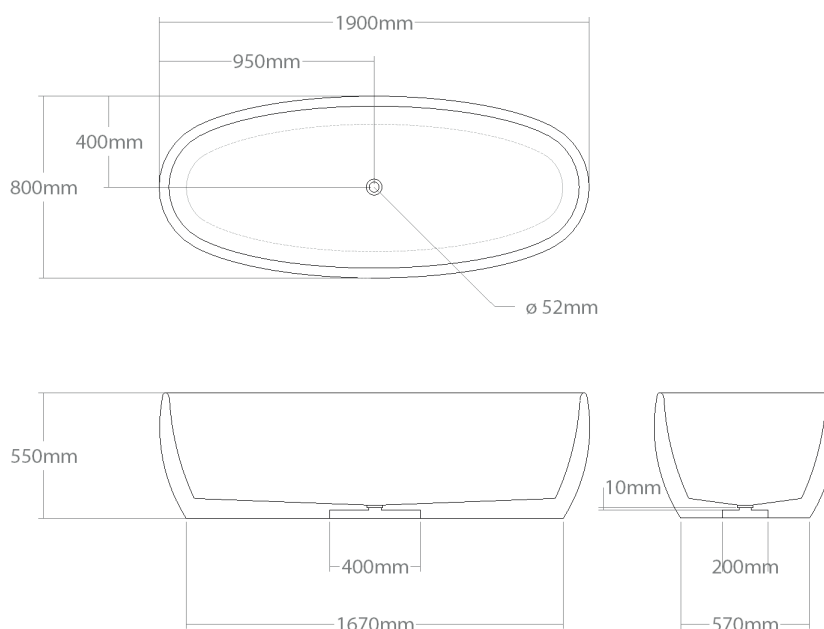

BATHTUBS
MBRACE CLASSIC

⊕ Madra 163/No1

Medium size freestanding bathtub. Made out of solid wood. Needs recess preparation in the floor to place the waste trap. Dedicated for push-open outflow system.

Model	Volume (l)	Weight (kg)	Box size (cm)
Madra 163/No1	305,5	110-140	170x87x72

ACCESSORIES:

Can be ordered with plumbing accessories, stand, step, towel rag, mixer column.

BATHTUBS
MBRACE CLASSIC

⊕ Madra 190/No1

Large size freestanding bathtub. Made out of solid wood. Needs recess preparation in the floor to place the waste trap. Dedicated for push-open outflow system.

Model	Volume (l)	Weight (kg)	Box size (cm)
Madra 190/No1	364,5	130-160	197x87x72

WOOD SPECIES:

Comes in Ash, Oak, Maple, Sapele, Padouk, Merbau, American walnut. Other wood kinds available on demand.

OPTIONS:

BATHTUBS
MBRACE CLASSIC

⊕ Madra 197/No1

Large size freestanding bathtub. Made out of solid wood. Needs recess preparation in the floor to place the waste trap. Dedicated for push-open outflow system.

Model	Volume (l)	Weight (kg)	Box size (cm)
Madra 197/No1	424,5	140-180	204x96x72