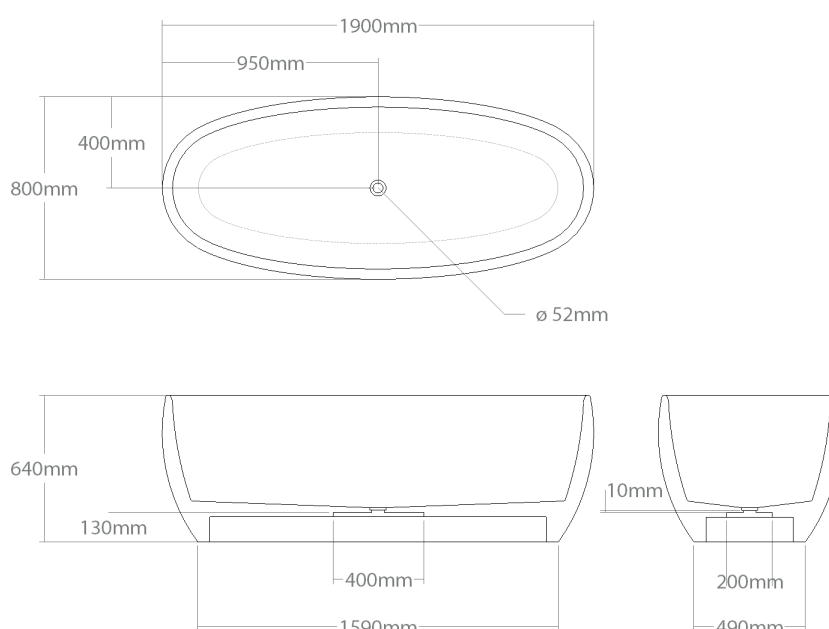

BATHTUBS
MBRACE CLASSIC

⊕ Madra 190/No2

Large size freestanding bathtub. Made out of solid wood. Waste trap is hidden in bathtub construction. Dedicated for push-open outflow system.

Model	Volume (l)	Weight (kg)	Box size (cm)
Madra 190/No2	361,5	140-180	197x87x81