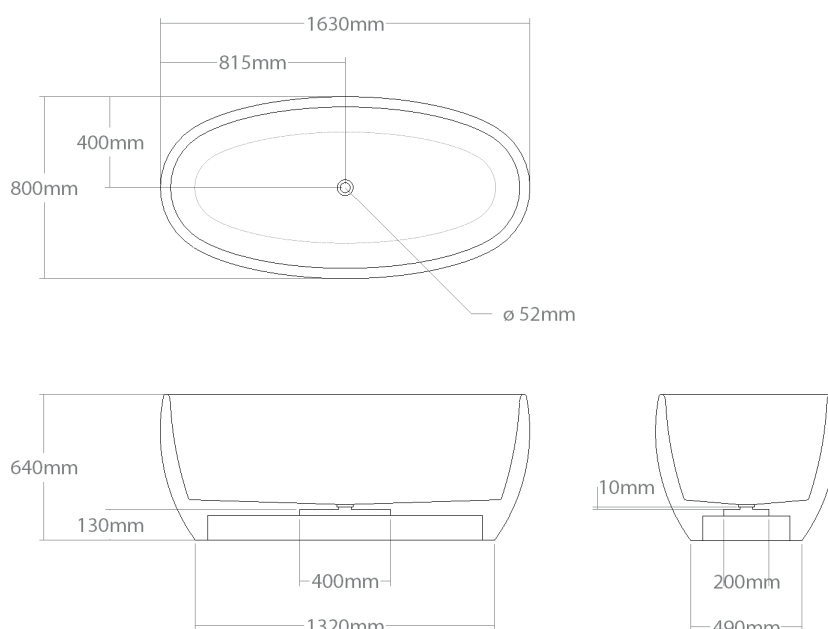

BATHTUBS
MBRACE CLASSIC

⊕ Madra 197/No1

Large size freestanding bathtub. Made out of solid wood. Needs recess preparation in the floor to place the waste trap. Dedicated for push-open outflow system.

Model	Volume (l)	Weight (kg)	Box size (cm)
Madra 197/No1	424,5	140-180	204x96x72

ACCESSORIES:

Can be ordered with plumbing accessories, stand, step, towel rag, mixer column.

BATHTUBS
MBRACE CLASSIC

⊕ Madra 163/No2

Medium size freestanding bathtub. Made out of solid wood. Waste trap is hidden in bathtub construction. Dedicated for push-open outflow system.

Model	Volume (l)	Weight (kg)	Box size (cm)
Madra 163/No2	303,5	120-150	170x87x81

WOOD SPECIES:

Comes in Ash, Oak, Maple, Sapele, Padouk, Merbau, American walnut. Other wood kinds available on demand.

OPTIONS:

BATHTUBS
MBRACE CLASSIC

⊕ Madra 190/No2

Large size freestanding bathtub. Made out of solid wood. Waste trap is hidden in bathtub construction. Dedicated for push-open outflow system.

Model	Volume (l)	Weight (kg)	Box size (cm)
Madra 190/No2	361,5	140-180	197x87x81