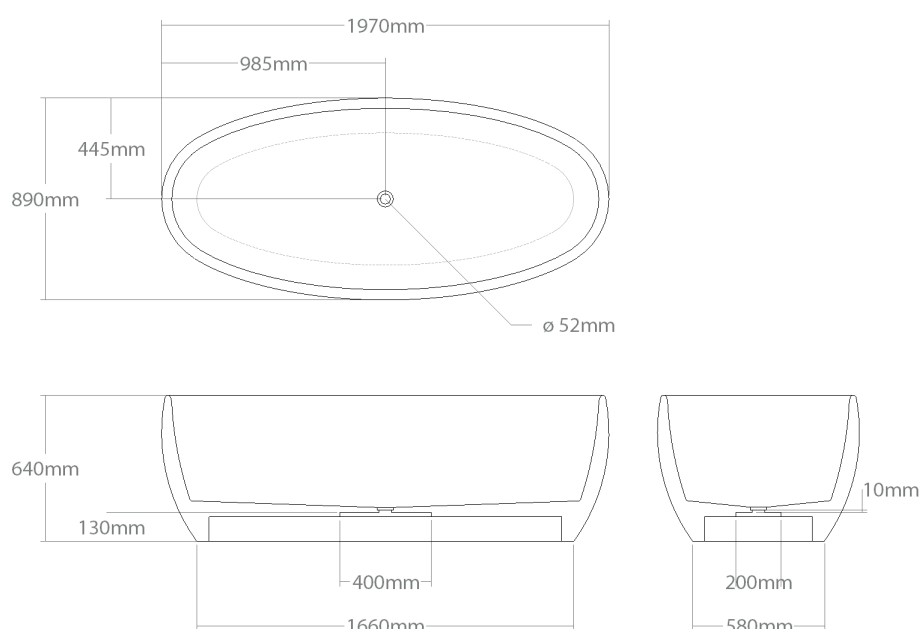

BATHTUBS
MBRACE CLASSIC

⊕ Madra 190/No2

Large size freestanding bathtub. Made out of solid wood. Waste trap is hidden in bathtub construction. Dedicated for push-open outflow system.

Model	Volume (l)	Weight (kg)	Box size (cm)
Madra 190/No2	361,5	140-180	197x87x81

ACCESSORIES:

Can be ordered with plumbing accessories, stand, step, towel rag, mixer column.

BATHTUBS
MBRACE CLASSIC

⊕ Madra 197/No2

Large size freestanding bathtub. Made out of solid wood. Waste trap is hidden in bathtub construction. Dedicated for push-open outflow system.

Model	Volume (l)	Weight (kg)	Box size (cm)
Madra 197/No2	421,5	150-190	204x96x81

WOOD SPECIES:

Comes in Ash, Oak, Maple, Sapele, Padouk, Merbau, American walnut. Other wood kinds available on demand.

OPTIONS: