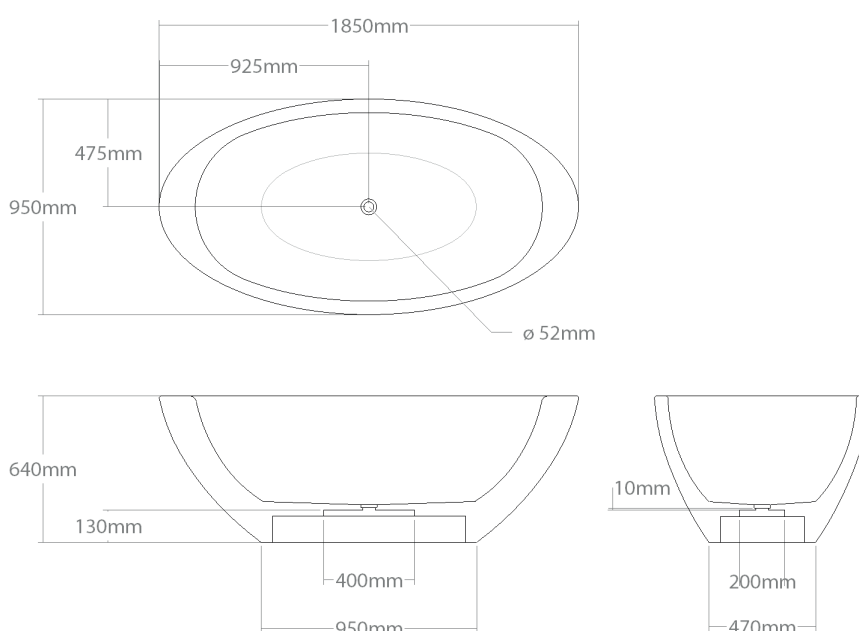

BATHTUBS  
**MBRACE CLASSIC**

⊕ Baula 156/No2

Medium size freestanding bathtub. Made out of solid wood. Waste trap is hidden in bathtub construction. Dedicated for push-open outflow system.

Model	Volume (l)	Weight (kg)	Box size (cm)
Baula 156/No2	220,5	130-170	163x92x86

**ACCESSORIES:**

Can be ordered with plumbing accessories, stand, step, towel rag, mixer column.

BATHTUBS  
**MBRACE CLASSIC**

⊕ **Baula 185/No2**

Large size freestanding bathtub. Made out of solid wood. Waste trap is hidden in bathtub construction. Dedicated for push-open outflow system.

Model	Volume (l)	Weight (kg)	Box size (cm)
Baula 185/No2	294	150-190	192x102x81

**WOOD SPECIES:**

Comes in Ash, Oak, Maple, Sapele, Padouk, Merbau, American walnut. Other wood kinds available on demand.

BATHTUBS  
**MBRACE CLASSIC**

⊕ Baula 200/No2

Large size freestanding bathtub. Made out of solid wood. Waste trap is hidden in bathtub construction. Dedicated for push-open outflow system.

Model	Volume (l)	Weight (kg)	Box size (cm)
Baula 200/No2	347	160-210	207x107x81