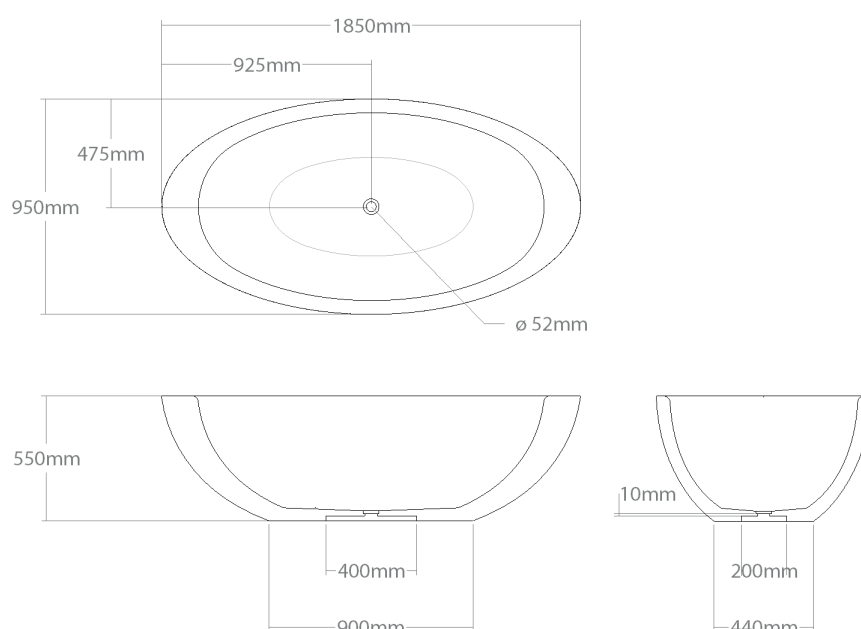

Model	Volume (l)	Weight (kg)	Box size (cm)
Baula 156/No1	252	110-140	163x92x77

**WOOD SPECIES:**

Comes in Ash, Oak, Maple, Sapele, Padouk, Merbau, American walnut. Other wood kinds available on demand.

**OPTIONS:**

BATHTUBS  
**MBRACE CLASSIC**

⊕ **Baula 185/No1**

Large size freestanding bathtub. Made out of solid wood. Needs recess preparation in the floor to place the waste trap. Dedicated for push-open outflow system.

Model	Volume (l)	Weight (kg)	Box size (cm)
Baula 185/No1	306,5	110-150	192x102x72

**WOOD SPECIES:**

Comes in Ash, Oak, Maple, Sapele, Padouk, Merbau, American walnut. Other wood kinds available on demand.

BATHTUBS  
**MBRACE CLASSIC**

⊕ Baula 200/No2

Large size freestanding bathtub. Made out of solid wood. Waste trap is hidden in bathtub construction. Dedicated for push-open outflow system.

Model	Volume (l)	Weight (kg)	Box size (cm)
Baula 200/No2	347	160-210	207x107x81