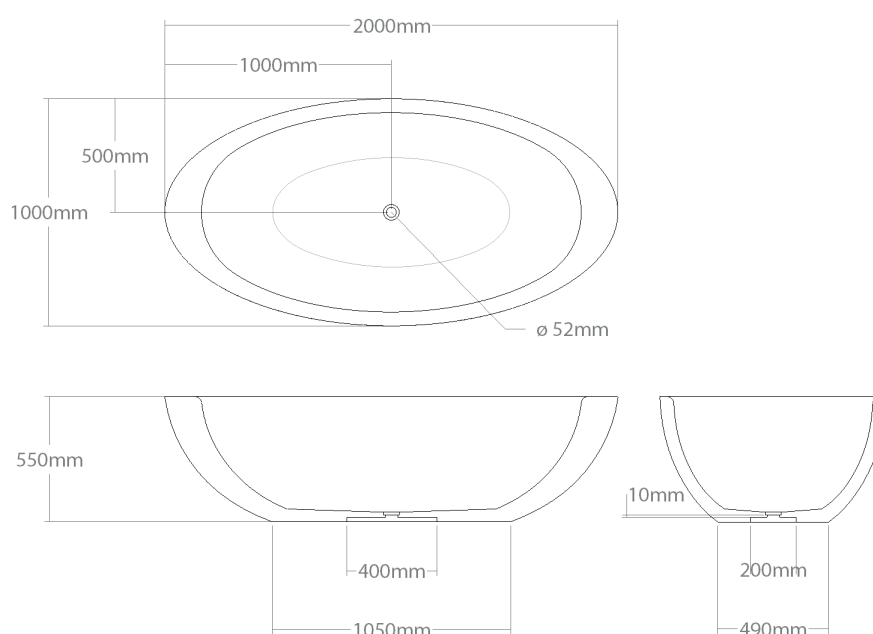

Model	Volume (l)	Weight (kg)	Box size (cm)
Baula 185/No1	306,5	110-150	192x102x72

**WOOD SPECIES:**

Comes in Ash, Oak, Maple, Sapele, Padouk, Merbau, American walnut. Other wood kinds available on demand.

BATHTUBS  
**MBRACE CLASSIC**

⊕ Baula 200/No1

Large size freestanding bathtub. Made out of solid wood. Needs recess preparation in the floor to place the waste trap. Dedicated for push-open outflow system.