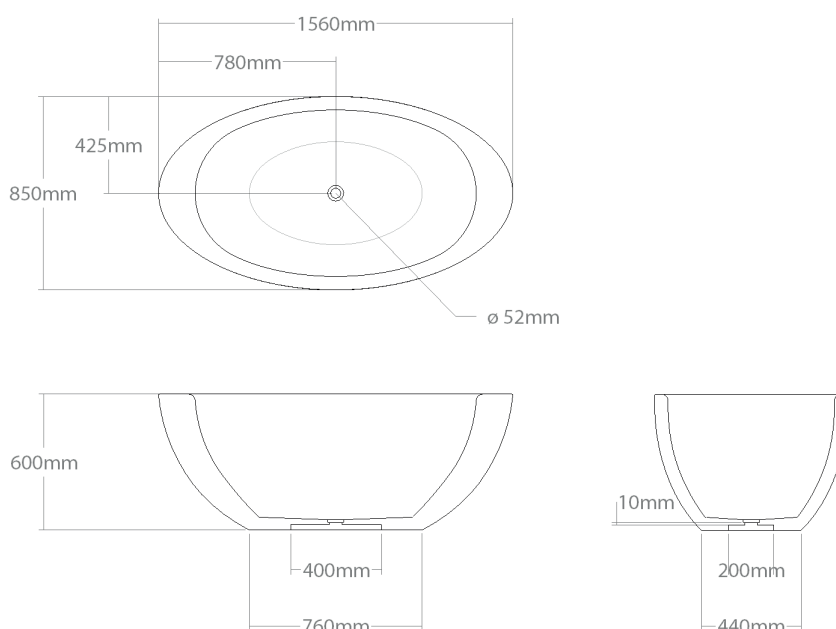

BATHTUBS  
**MBRACE CLASSIC**

⊕ Baula 156/No1

Medium size freestanding bathtub. Made out of solid wood. Needs recess preparation in the floor to place the waste trap. Dedicated for push-open outflow system.

Model	Volume (l)	Weight (kg)	Box size (cm)
Baula 156/No1	252	110-140	163x92x77

**WOOD SPECIES:**

Comes in Ash, Oak, Maple, Sapele, Padouk, Merbau, American walnut. Other wood kinds available on demand.

**OPTIONS:**

Model	Volume (l)	Weight (kg)	Box size (cm)
Baula 185/No1	306,5	110-150	192x102x72

**WOOD SPECIES:**

Comes in Ash, Oak, Maple, Sapele, Padouk, Merbau, American walnut. Other wood kinds available on demand.

BATHTUBS  
**MBRACE CLASSIC**

⊕ Baula 200/No2

Large size freestanding bathtub. Made out of solid wood. Waste trap is hidden in bathtub construction. Dedicated for push-open outflow system.

Model	Volume (l)	Weight (kg)	Box size (cm)
Baula 200/No2	347	160-210	207x107x81