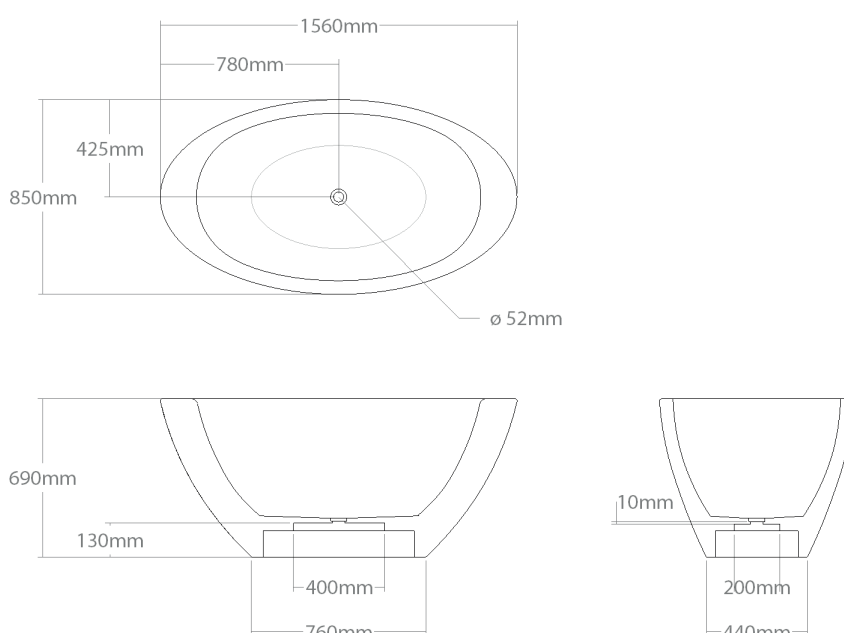

Model	Volume (l)	Weight (kg)	Box size (cm)
Baula 200/No1	363	130-160	207x107x72

**WOOD SPECIES:**

Comes in Ash, Oak, Maple, Sapele, Padouk, Merbau, American walnut. Other wood kinds available on demand.

**OPTIONS:**

Optionally bathtub can be made with overflow, adapted to bath mixer, overflow filler system, can have added top, shelves or can be adapted to be inserted.

**ACCESSORIES:**

Can be ordered with plumbing accessories, stand, step, towel rag, mixer column.

BATHTUBS  
**MBRACE CLASSIC**

⊕ Baula 156/No2

Medium size freestanding bathtub. Made out of solid wood. Waste trap is hidden in bathtub construction. Dedicated for push-open outflow system.

Model	Volume (l)	Weight (kg)	Box size (cm)
Baula 156/No2	220,5	130-170	163x92x86

BATHTUBS  
**MBRACE CLASSIC**

⊕ Baula 200/No2

Large size freestanding bathtub. Made out of solid wood. Waste trap is hidden in bathtub construction. Dedicated for push-open outflow system.

Model	Volume (l)	Weight (kg)	Box size (cm)
Baula 200/No2	347	160-210	207x107x81