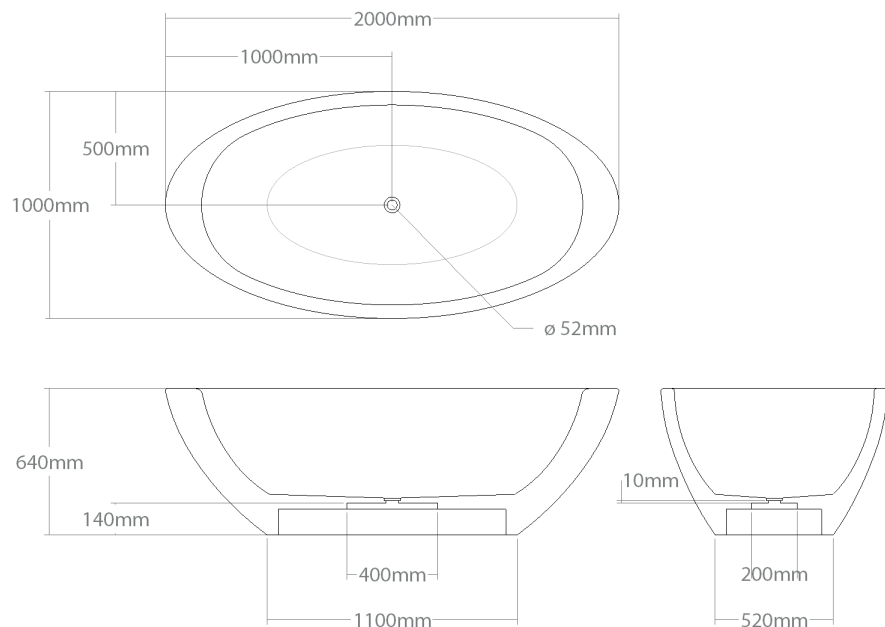

Model	Volume (l)	Weight (kg)	Box size (cm)
Baula 185/No2	294	150-190	192x102x81

**WOOD SPECIES:**

Comes in Ash, Oak, Maple, Sapele, Padouk, Merbau, American walnut. Other wood kinds available on demand.

**OPTIONS:**

Optionally bathtub can be made with overflow, adapted to bath mixer, overflow filler system, can have added top, shelves or can be adapted to be inserted.

**ACCESSORIES:**

Can be ordered with plumbing accessories, stand, step, towel rag, mixer column.

BATHTUBS  
**MBRACE CLASSIC**

⊕ Baula 200/No2

Large size freestanding bathtub. Made out of solid wood. Waste trap is hidden in bathtub construction. Dedicated for push-open outflow system.

Model	Volume (l)	Weight (kg)	Box size (cm)
Baula 200/No2	347	160-210	207x107x81