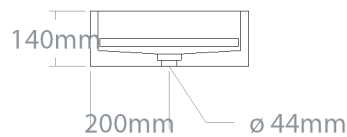

WASHBASINS
MBRACE TLON

⊕ Terto

Small size, rectangular countertop washbasin with outflow cover. Made out of selected wood specie and waterproof natural plywood.

WOOD SPECIES:

Comes in Ash, Oak, Maple, Sapele, Padouk, Merbau, American walnut. Over 100 different wood kinds available on demand.

OPTIONS:

Optionally washbasin can be inserted in the countertop. Cover can be horizontal or inclined. Level of cover can be changed.

ACCESSORIES:

Can be ordered with plumbing accessories, countertop, stand, towel rag, mixer column.