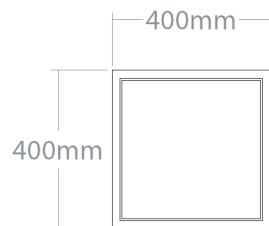

WASHBASINS
MBRACE TLON

⊕ Terto

Small size, rectangular countertop washbasin with outflow cover. Made out of selected wood specie and waterproof natural plywood.

WOOD SPECIES:

Comes in Ash, Oak, Maple, Sapele, Padouk, Merbau, American walnut. Over 100 different wood kinds available on demand.