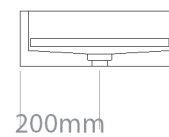

WASHBASINS
MBRACE TLON

⊕ Terto

Small size, rectangular countertop washbasin with outflow cover. Made out of selected wood specie and waterproof natural plywood.

WOOD SPECIES:

Comes in Ash, Oak, Maple, Sapele, Padouk, Merbau, American walnut. Over 100 different wood kinds available on demand.

OPTIONS:

Optionally washbasin can be inserted in the countertop. Cover can be horizontal or inclined. Level of cover can be changed.

ACCESSORIES:

Can be ordered with plumbing accessories, countertop, stand, towel rag, mixer column.