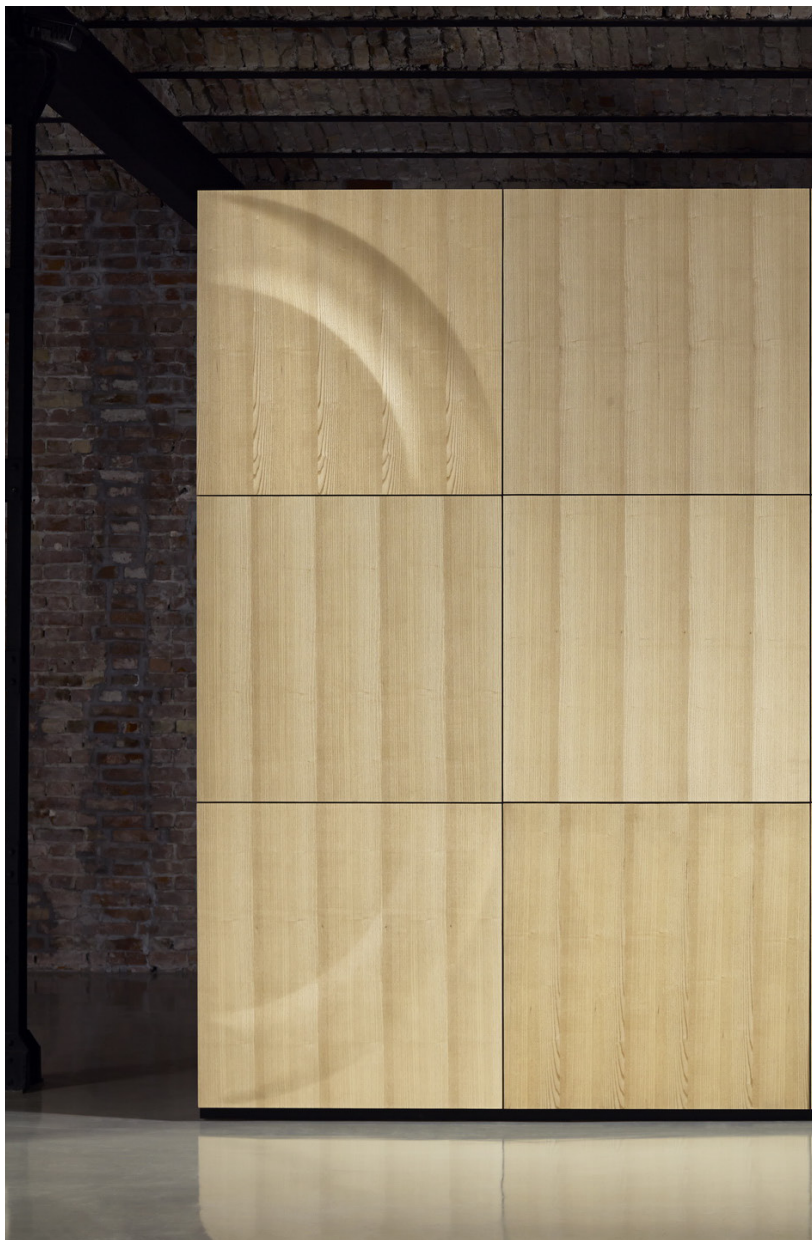

DOVER

MOKO
wooden surfaces

SPECIFICATIONS / DIMENSIONS

Cross-laminated wooden panel. Double-curvature surface.
Hardwood veneer with stain or varnish coating.

Size (standard): 940x940x80 mm
Weight: ~9.5 kg