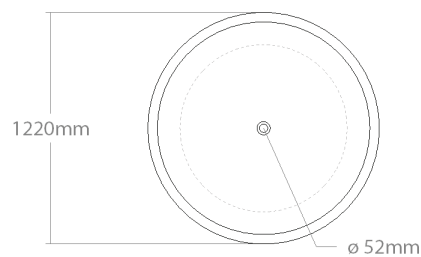

Model	Volume (l)	Weight (kg)	Box size (cm)
Munai 122/No2	328	110-140	129x129x81

WOOD SPECIES:

Comes in Ash, Oak, Maple, Sapele, Padouk, Merbau, American walnut. Other wood kinds available on demand.

OPTIONS: