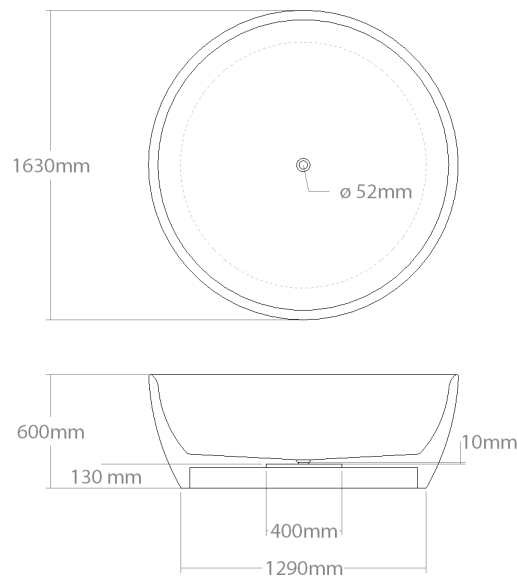

BATHTUBS
MBRACE CLASSIC

⊕ Munai 138/No2

Large size freestanding bathtub. Made out of solid wood. Waste trap is hidden in bathtub construction. Dedicated for push-open outflow system.

Model	Volume (l)	Weight (kg)	Box size (cm)
Munai 138/No2	384	130-160	145x145x77

ACCESSORIES:

Can be ordered with plumbing accessories, stand, step, towel rag, mixer column.

BATHTUBS
MBRACE CLASSIC

⊕ Munai 163/No2

Large size freestanding bathtub. Made out of solid wood. Waste trap is hidden in bathtub construction. Dedicated for push-open outflow system.

Model	Volume (l)	Weight (kg)	Box size (cm)
Munai 163/No2	556	170-220	170x170x77

WOOD SPECIES:

Comes in Ash, Oak, Maple, Sapele, Padouk, Merbau, American walnut. Other wood kinds available on demand.

OPTIONS: