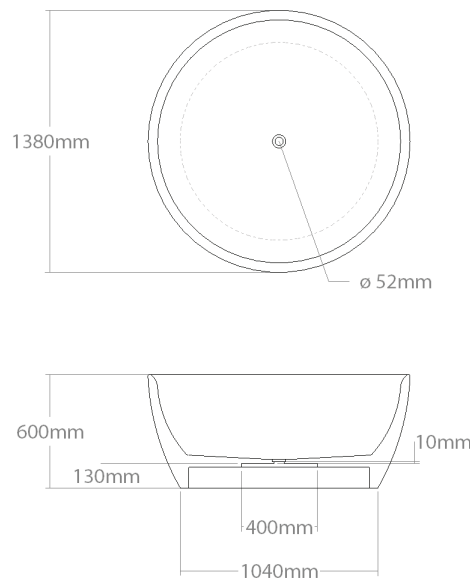

Model	Volume (l)	Weight (kg)	Box size (cm)
Munai 122/No2	328	110-140	129x129x81

WOOD SPECIES:

Comes in Ash, Oak, Maple, Sapele, Padouk, Merbau, American walnut. Other wood kinds available on demand.

OPTIONS:

Optionally bathtub can be made with overflow, adapted to bath mixer, overflow filler system, can have added top, shelves or can be adapted to be inserted.

ACCESSORIES:

Can be ordered with plumbing accessories, stand, step, towel rag, mixer column.

BATHTUBS
MBRACE CLASSIC

⊕ Munai 138/No2

Large size freestanding bathtub. Made out of solid wood. Waste trap is hidden in bathtub construction. Dedicated for push-open outflow system.

Model	Volume (l)	Weight (kg)	Box size (cm)
Munai 138/No2	384	130-160	145x145x77