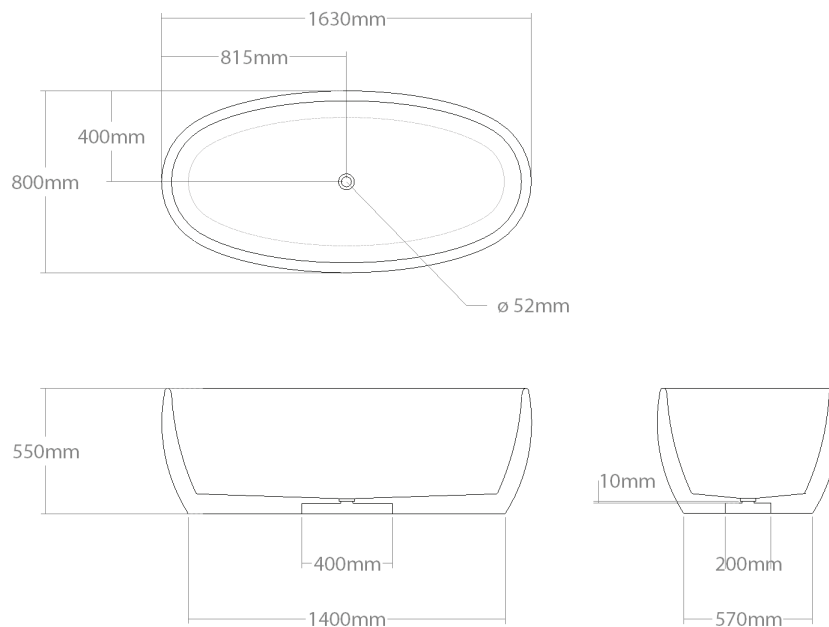

BATHTUBS
MBRACE CLASSIC

⊕ Munai 163/No1

Large size freestanding bathtub. Made out of solid wood. Needs recess preparation in the floor to place the waste trap. Dedicated for push-open outflow system.

Model	Volume (l)	Weight (kg)	Box size (cm)
Munai 163/No1	556	170-220	170x170x67