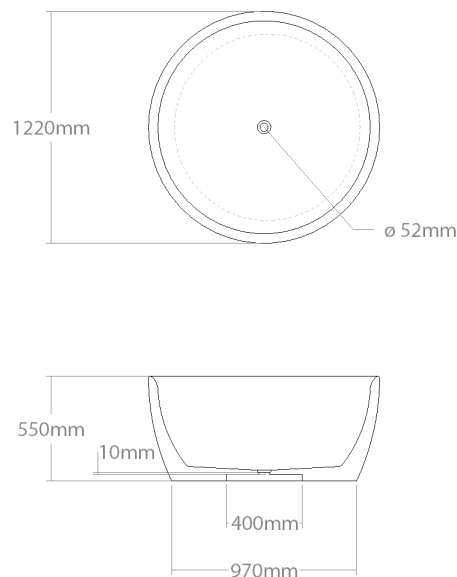

BATHTUBS
MBRACE CLASSIC

⊕ Munai 122/No1

Medium size freestanding bathtub. Made out of solid wood. Needs recess preparation in the floor to place the waste trap. Dedicated for push-open outflow system.

Model	Volume (l)	Weight (kg)	Box size (cm)
Munai 122/No1	328	110-140	129x129x72

Model	Volume (l)	Weight (kg)	Box size (cm)
Munai 138/No1	384	120-160	145x145x67

WOOD SPECIES:

Comes in Ash, Oak, Maple, Sapele, Padouk, Merbau, American walnut. Other wood kinds available on demand.

OPTIONS:

BATHTUBS
MBRACE CLASSIC

⊕ Munai 163/No1

Large size freestanding bathtub. Made out of solid wood. Needs recess preparation in the floor to place the waste trap. Dedicated for push-open outflow system.

Model	Volume (l)	Weight (kg)	Box size (cm)
Munai 163/No1	556	170-220	170x170x67

BATHTUBS
MBRACE CLASSIC

⊕ Munai 138/No2

Large size freestanding bathtub. Made out of solid wood. Waste trap is hidden in bathtub construction. Dedicated for push-open outflow system.

Model	Volume (l)	Weight (kg)	Box size (cm)
Munai 138/No2	384	130-160	145x145x77