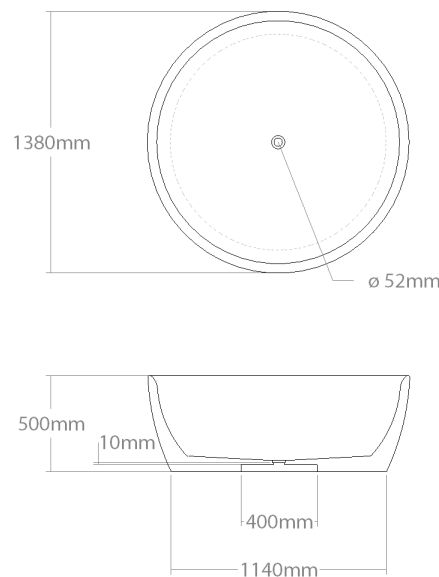

BATHTUBS
MBRACE CLASSIC

⊕ Munai 122/No1

Medium size freestanding bathtub. Made out of solid wood. Needs recess preparation in the floor to place the waste trap. Dedicated for push-open outflow system.

Model	Volume (l)	Weight (kg)	Box size (cm)
Munai 122/No1	328	110-140	129x129x72

ACCESSORIES:

Can be ordered with plumbing accessories, stand, step, towel rag, mixer column.

BATHTUBS
MBRACE CLASSIC

⊕ Munai 138/No1

Large size freestanding bathtub. Made out of solid wood. Needs recess preparation in the floor to place the waste trap. Dedicated for push-open outflow system.

Model	Volume (l)	Weight (kg)	Box size (cm)
Munai 138/No1	384	120-160	145x145x67

WOOD SPECIES:

Comes in Ash, Oak, Maple, Sapele, Padouk, Merbau, American walnut. Other wood kinds available on demand.

OPTIONS:

BATHTUBS
MBRACE CLASSIC

⊕ Munai 163/No1

Large size freestanding bathtub. Made out of solid wood. Needs recess preparation in the floor to place the waste trap. Dedicated for push-open outflow system.

Model	Volume (l)	Weight (kg)	Box size (cm)
Munai 163/No1	556	170-220	170x170x67