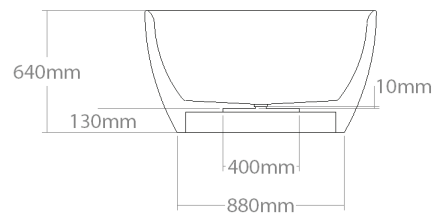

ACCESSORIES:

Can be ordered with plumbing accessories, stand, step, towel rag, mixer column.

BATHTUBS
MBRACE CLASSIC

⊕ Munai 122/No2

Medium size freestanding bathtub. Made out of solid wood. Waste trap is hidden in bathtub construction. Dedicated for push-open outflow system.

Model	Volume (l)	Weight (kg)	Box size (cm)
Munai 122/No2	328	110-140	129x129x81

WOOD SPECIES:

Comes in Ash, Oak, Maple, Sapele, Padouk, Merbau, American walnut. Other wood kinds available on demand.

OPTIONS:

BATHTUBS
MBRACE CLASSIC

⊕ Munai 138/No2

Large size freestanding bathtub. Made out of solid wood. Waste trap is hidden in bathtub construction. Dedicated for push-open outflow system.

Model	Volume (l)	Weight (kg)	Box size (cm)
Munai 138/No2	384	130-160	145x145x77