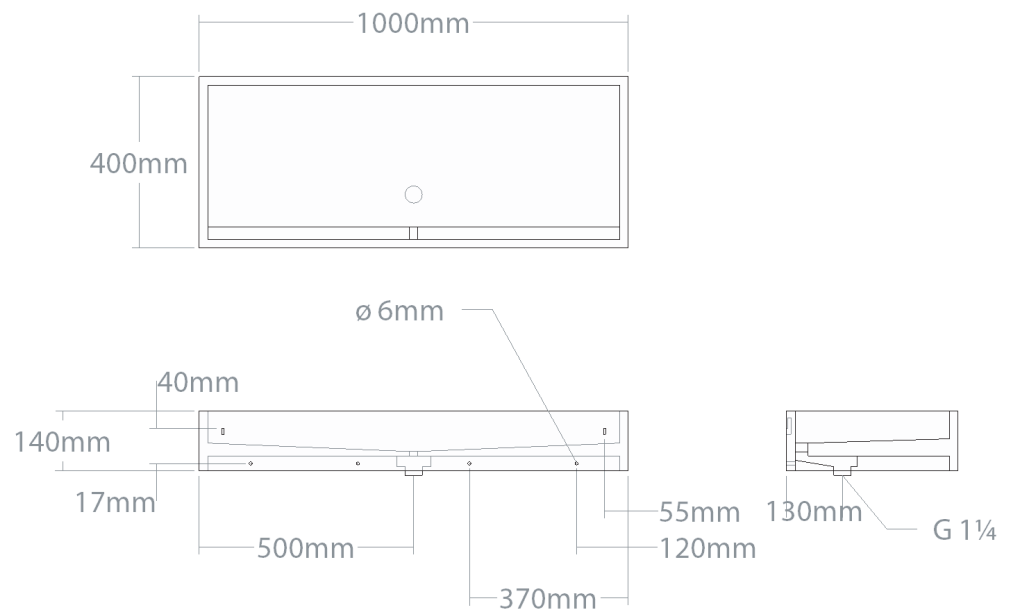

WASHBASINS
MBRACE TLON

⊕ **Kapai**

Large size, rectangular wall mounted washbasin. Made out of selected wood specie and waterproof natural plywood.

WOOD SPECIES:

Comes in Ash, Oak, Maple, Sapele, Padouk, Merbau, American walnut. Over 100 different wood kinds available on demand.

OPTIONS:

Optionally washbasin can be mounted on the countertop.

ACCESSORIES:

Can be ordered with plumbing accessories, countertop, stand, towel rag, mixer column.