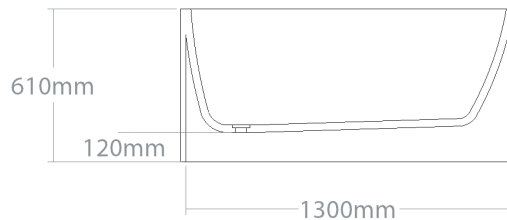

BATHTUBS
MBRACE TLON

⊕ Puari 134

Small size freestanding bathtub. Made out of selected wood specie and natural waterproof plywood. Waste trap is hidden in bathtub construction. Dedicated for push-open outflow system.

Model	Volume (l)	Weight (kg)	Box size (cm)
Puari 134	238	90-120	136x72x78

WOOD SPECIES:

Comes in Ash, Oak, Maple, Sapele, Padouk, Merbau, American walnut. Over 100 different wood kinds available on demand.