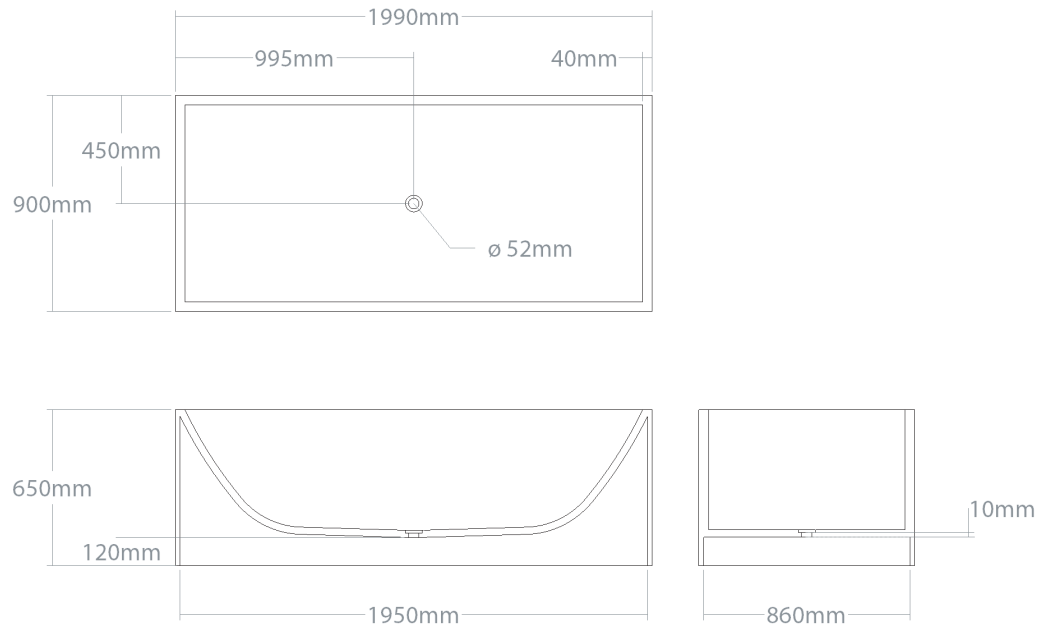

Model	Volume (l)	Weight (kg)	Box size (cm)
Puari 165	364	110-130	167x82x80

WOOD SPECIES:

Comes in Ash, Oak, Maple, Sapele, Padouk, Merbau, American walnut. Over 100 different wood kinds available on demand.

OPTIONS:

Optionally bathtub can be made with overflow, adapted to bath mixer, can have shelves added or adapted to be inserted. Can be adapted to Bowden cable opening system.

ACCESSORIES:

Can be ordered with plumbing accessories, stand, step, towel rag, mixer column.

BATHTUBS
MBRACE TLON

⊕ Puari 199

Large size freestanding bathtub. Made out of selected wood specie and natural waterproof plywood. Waste trap is hidden in bathtub construction. Dedicated for push-open outflow system.

Model	Volume (l)	Weight (kg)	Box size (cm)
Puari 199	543	140-170	201x92x82

WOOD SPECIES:

Comes in Ash, Oak, Maple, Sapele, Padouk, Merbau, American walnut. Over 100 different wood kinds available on demand.