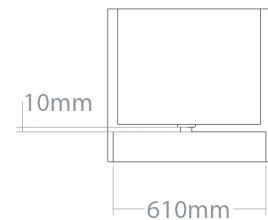

Model	Volume (l)	Weight (kg)	Box size (cm)
Puari 134	238	90-120	136x72x78

WOOD SPECIES:

Comes in Ash, Oak, Maple, Sapele, Padouk, Merbau, American walnut. Over 100 different wood kinds available on demand.

BATHTUBS
MBRACE TLON

⊕ Puari 165

Medium size freestanding bathtub. Made out of selected wood specie and natural waterproof plywood. Waste trap is hidden in bathtub construction. Dedicated for push-open outflow system.

Model	Volume (l)	Weight (kg)	Box size (cm)
Puari 165	364	110-130	167x82x80

WOOD SPECIES:

Comes in Ash, Oak, Maple, Sapele, Padouk, Merbau, American walnut. Over 100 different wood kinds available on demand.

Model	Volume (l)	Weight (kg)	Box size (cm)
Puari 199	543	140-170	201x92x82

WOOD SPECIES:

Comes in Ash, Oak, Maple, Sapele, Padouk, Merbau, American walnut. Over 100 different wood kinds available on demand.