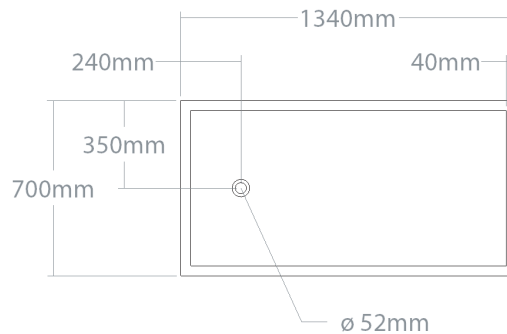

BATHTUBS
MBRACE TLON

⊕ Puari 134

Small size freestanding bathtub. Made out of selected wood specie and natural waterproof plywood. Waste trap is hidden in bathtub construction. Dedicated for push-open outflow system.

Model	Volume (l)	Weight (kg)	Box size (cm)
Puari 134	238	90-120	136x72x78

WOOD SPECIES:

Comes in Ash, Oak, Maple, Sapele, Padouk, Merbau, American walnut. Over 100 different wood kinds available on demand.

Model	Volume (l)	Weight (kg)	Box size (cm)
Puari 165	364	110-130	167x82x80

WOOD SPECIES:

Comes in Ash, Oak, Maple, Sapele, Padouk, Merbau, American walnut. Over 100 different wood kinds available on demand.

Model	Volume (l)	Weight (kg)	Box size (cm)
Puari 199	543	140-170	201x92x82

WOOD SPECIES:

Comes in Ash, Oak, Maple, Sapele, Padouk, Merbau, American walnut. Over 100 different wood kinds available on demand.