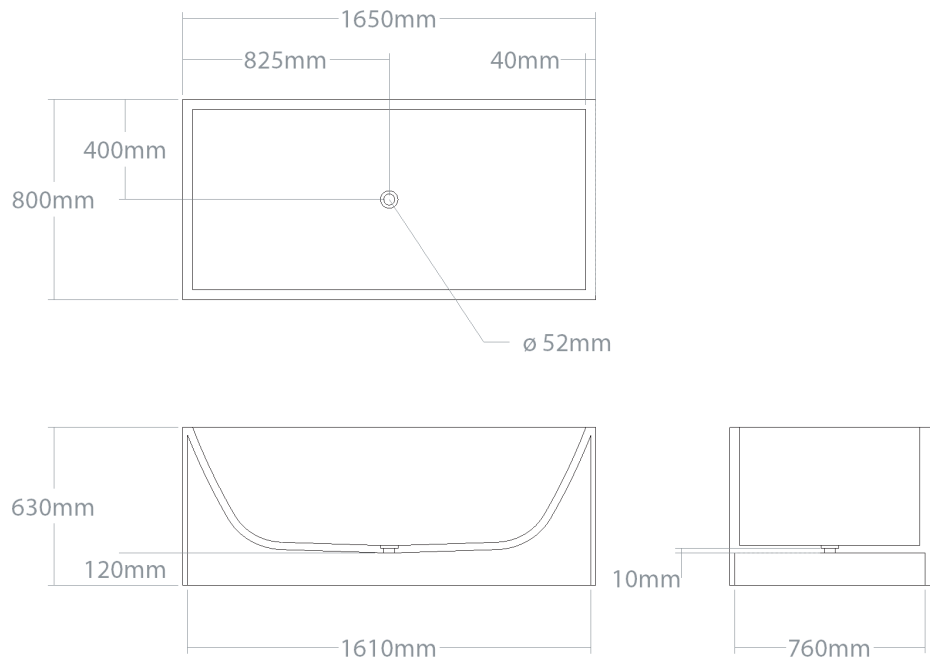

Model	Volume (l)	Weight (kg)	Box size (cm)
Puari 134	238	90-120	136x72x78

WOOD SPECIES:

Comes in Ash, Oak, Maple, Sapele, Padouk, Merbau, American walnut. Over 100 different wood kinds available on demand.

BATHTUBS
MBRACE TLON

⊕ Puari 165

Medium size freestanding bathtub. Made out of selected wood specie and natural waterproof plywood. Waste trap is hidden in bathtub construction. Dedicated for push-open outflow system.

Model	Volume (l)	Weight (kg)	Box size (cm)
Puari 165	364	110-130	167x82x80

WOOD SPECIES:

Comes in Ash, Oak, Maple, Sapele, Padouk, Merbau, American walnut. Over 100 different wood kinds available on demand.

Model	Volume (l)	Weight (kg)	Box size (cm)
Puari 199	543	140-170	201x92x82

WOOD SPECIES:

Comes in Ash, Oak, Maple, Sapele, Padouk, Merbau, American walnut. Over 100 different wood kinds available on demand.